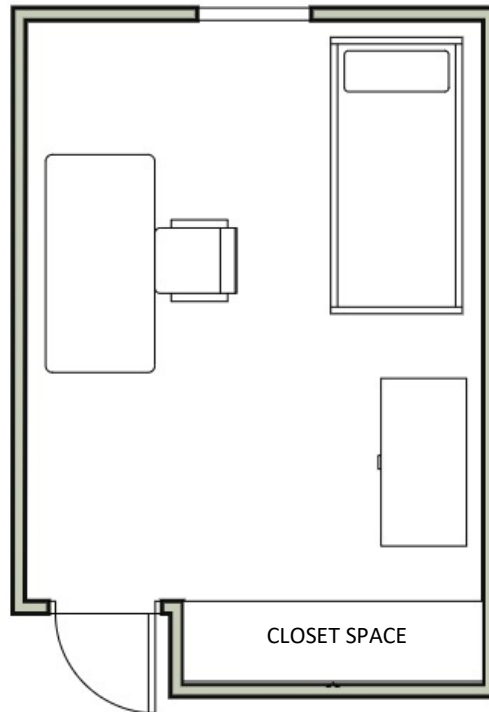

Residence Hall Room Dimensions

Thomas Hall (Women)

Floor Size: 11' x 14'

Window sizes: 33" x 60" (main floor) or 40" x 53" (south floors)

Thomas North (Men)

Floor Size: 11' x 14'

Window size: 40" x 53" (south floors)

McCloud Hall (Men)

Floor Size: 10'4" x 14'2"

Window Sizes

Basement Floor: 32" x 60"

1st and 2nd Floors: 32" x 53"