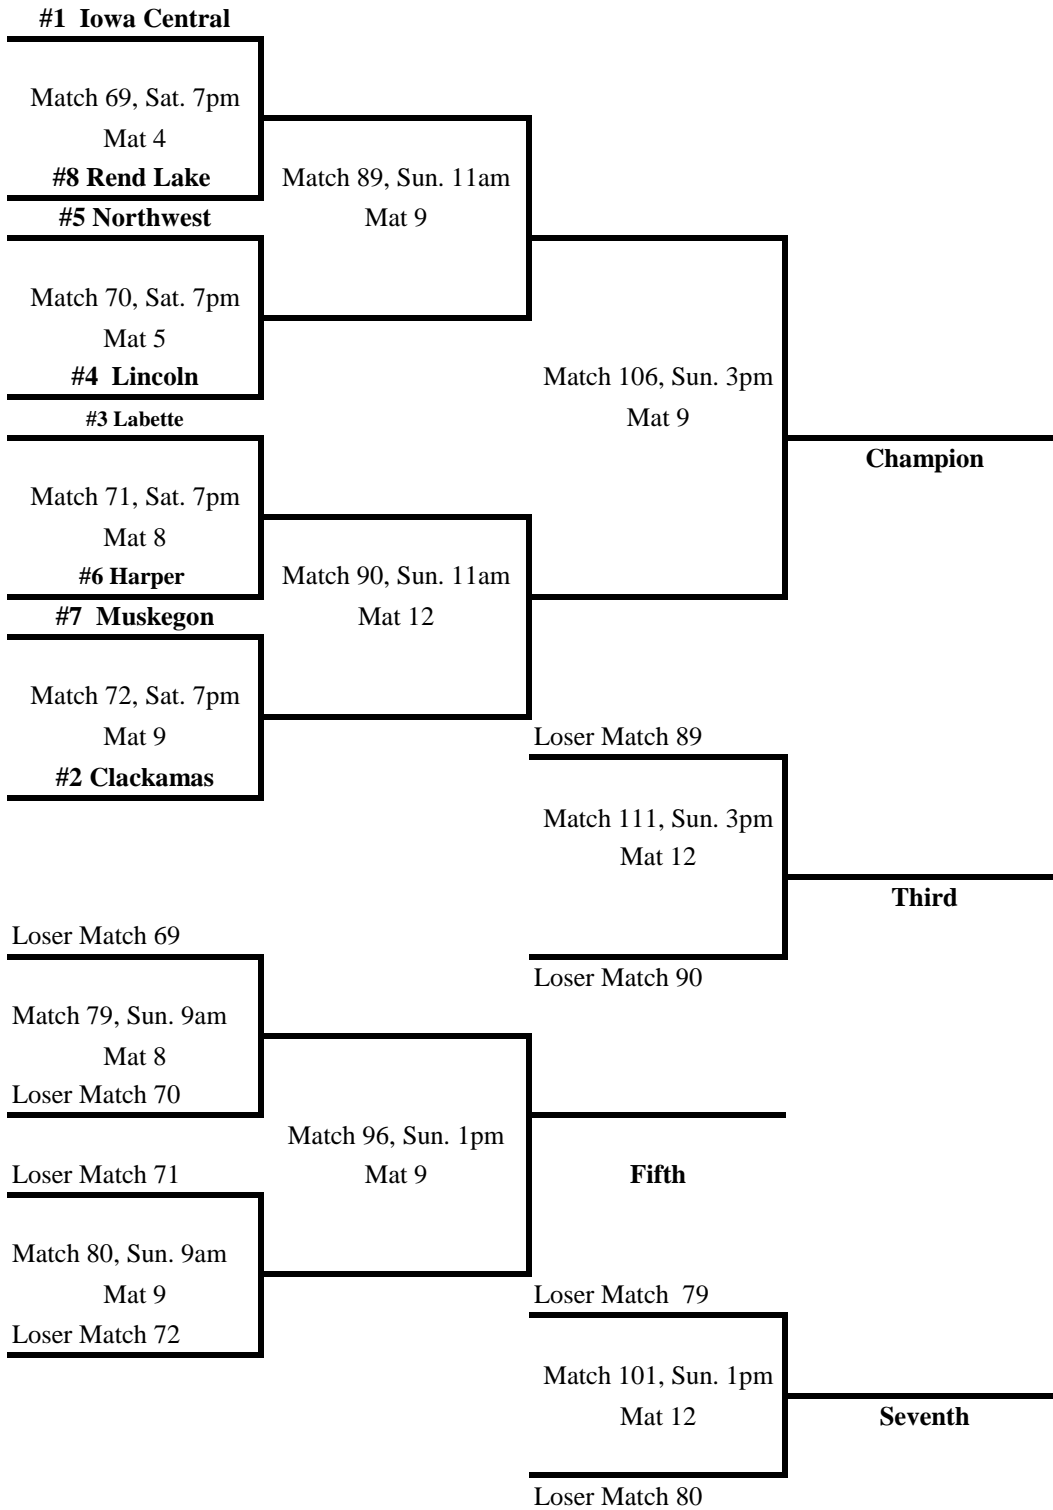

NWCA/Cliff Keen National Duals Presented by Hibiclens and The Marines- NJCAA