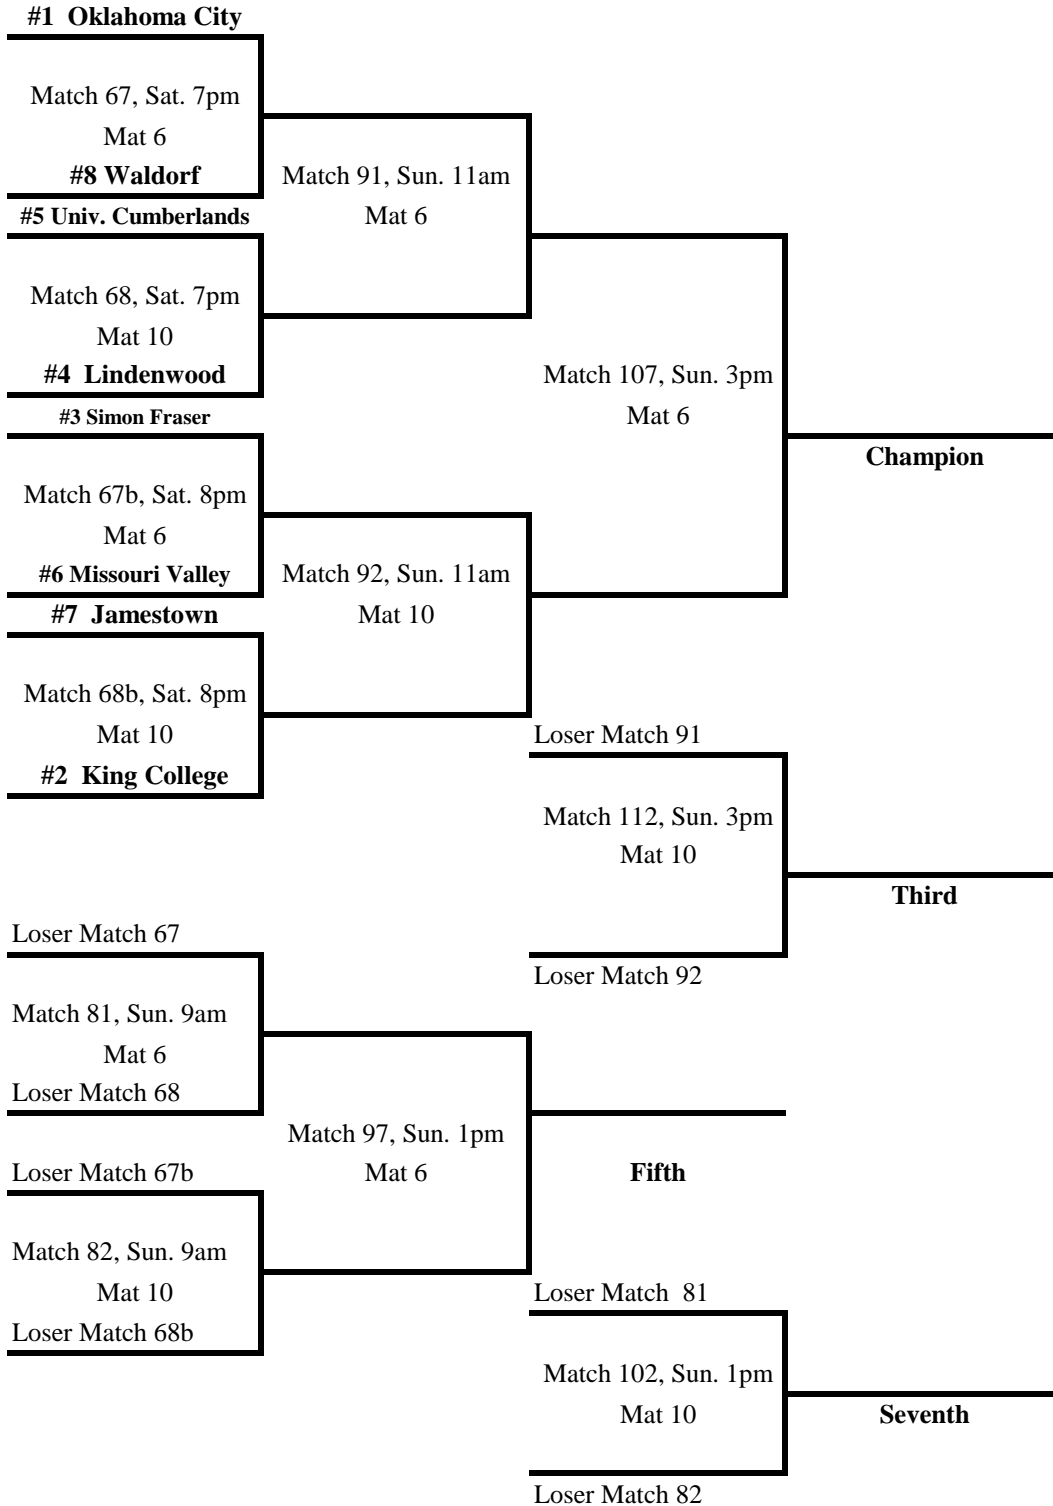

NWCA/Cliff Keen National Duals Presented by Hibiclens and The Marines
Women's Division