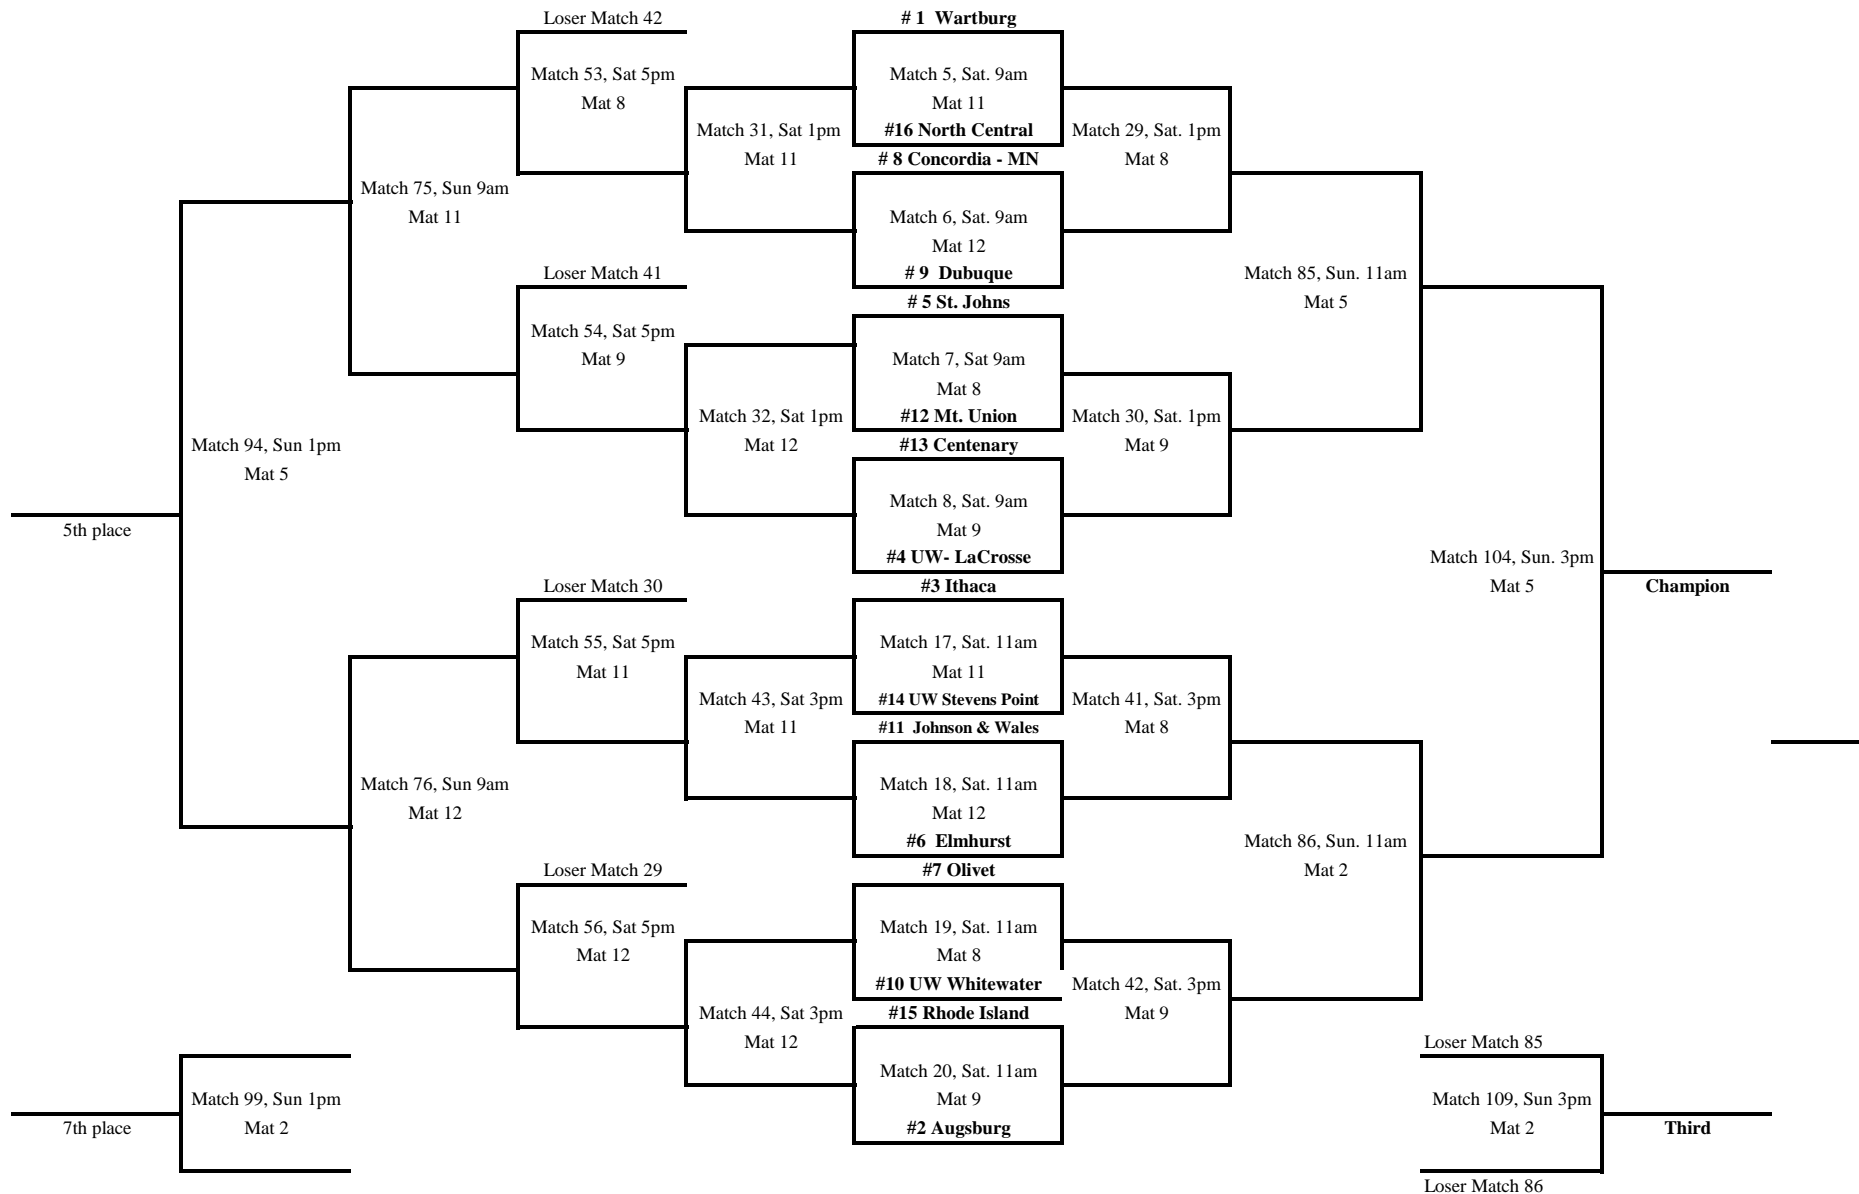

NWCA/Cliff Keen National Duals Presented by Hibiclens and The Marines - Division III