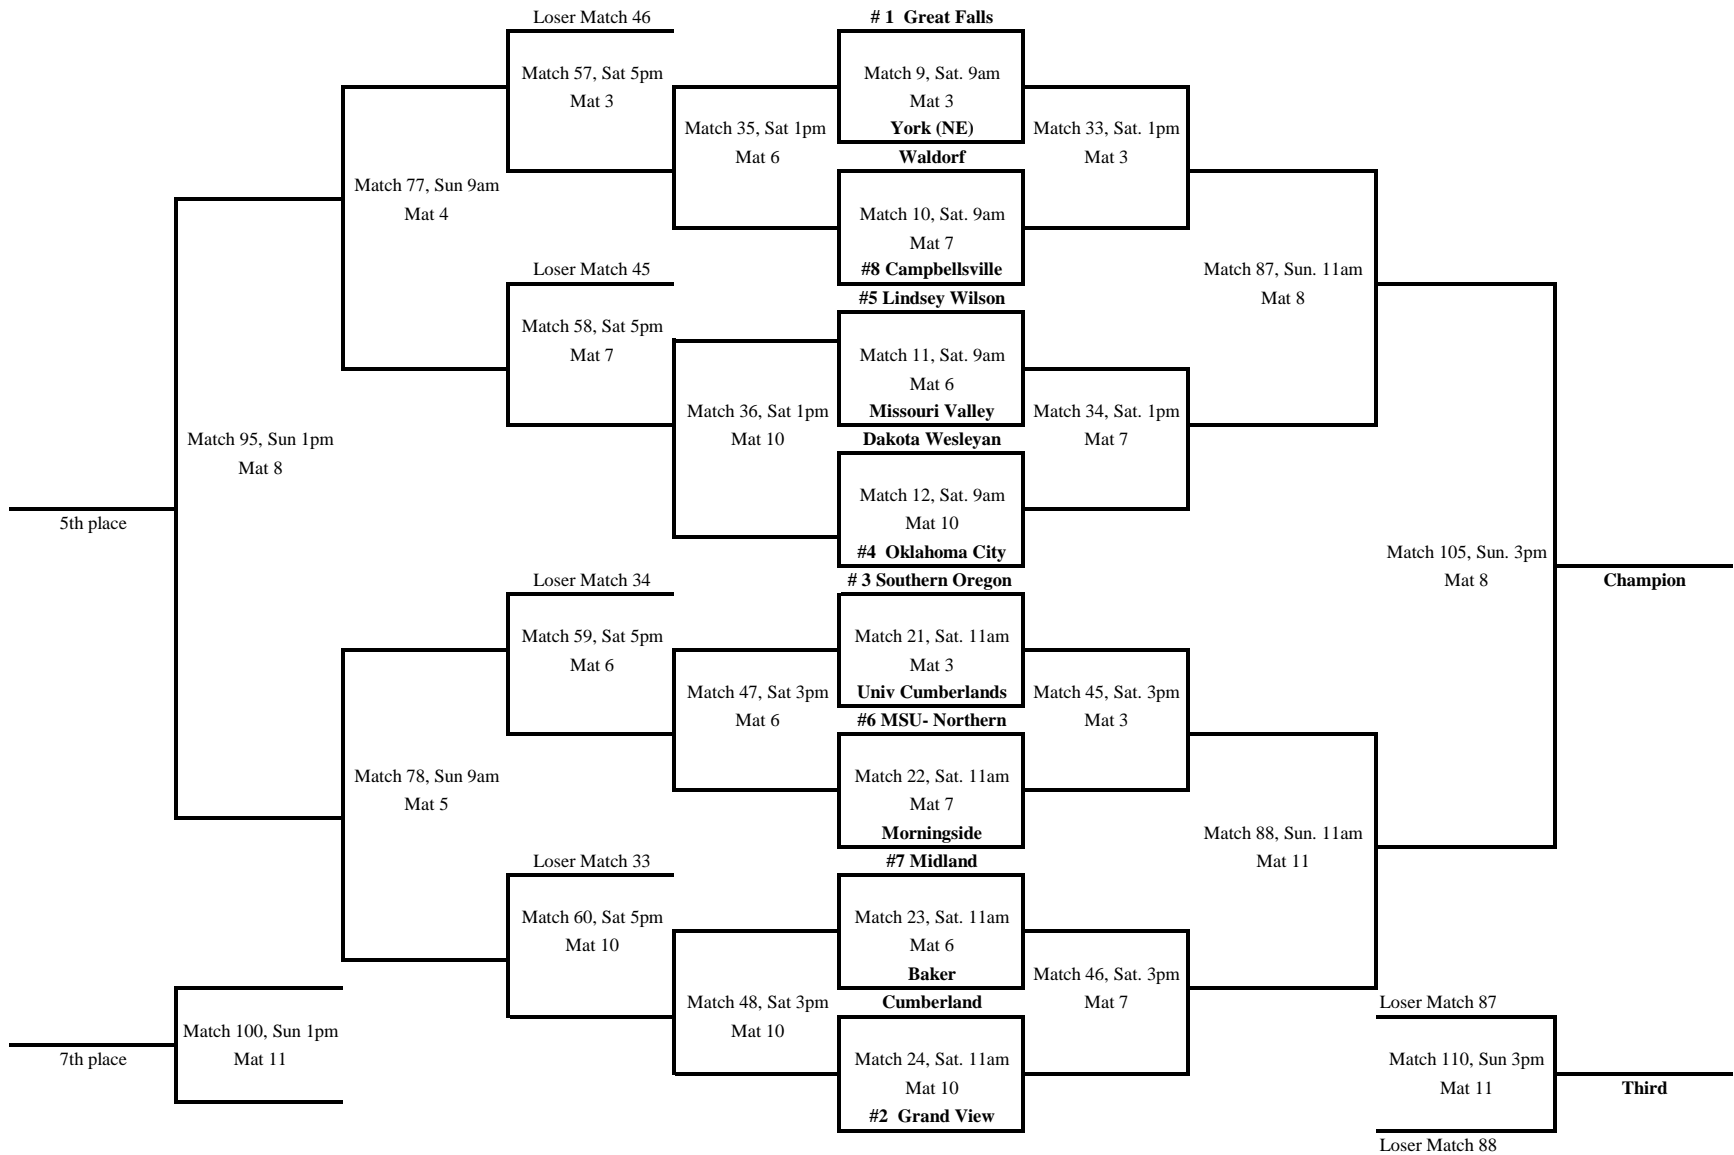

NWCA/Cliff Keen National Duals Presented by Hibiclens and The Marines - NAIA Division