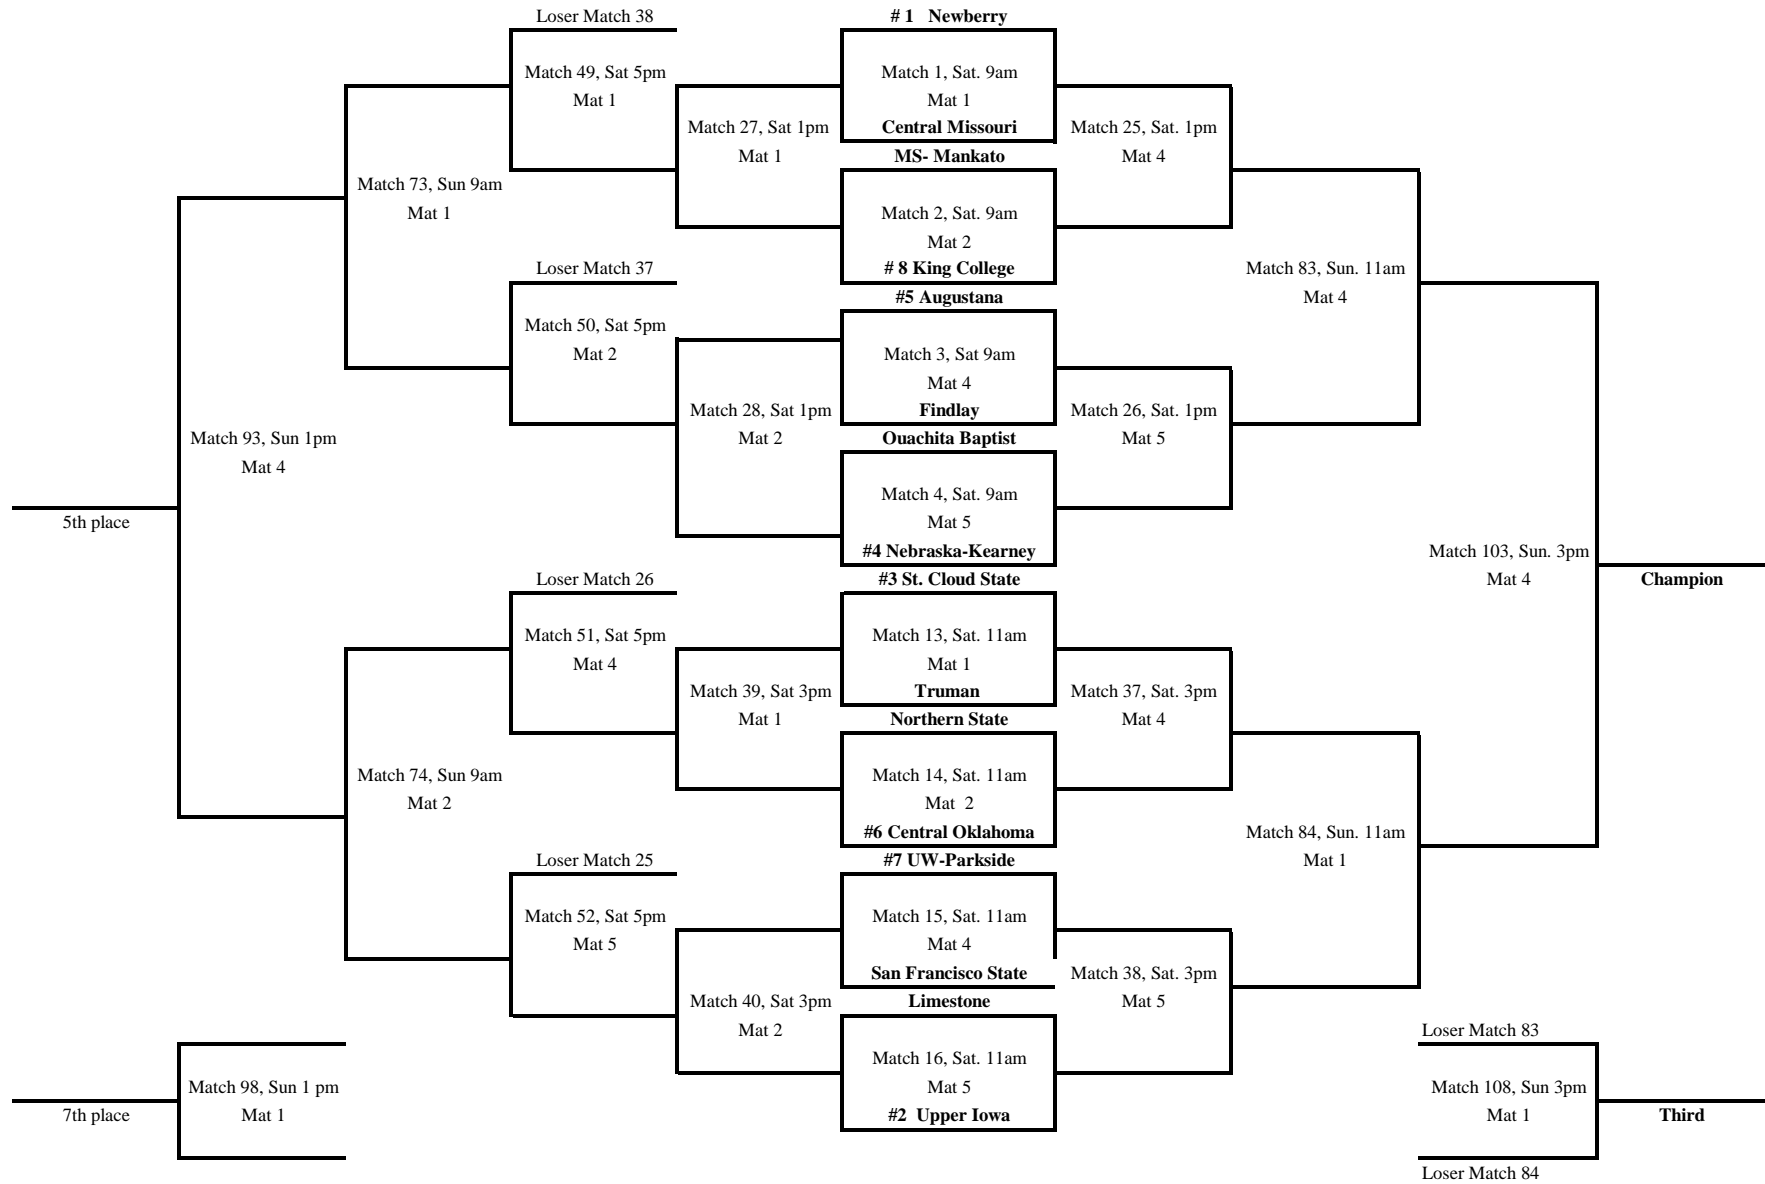

NWCA/Cliff Keen National Duals Presented by Hibiclens and The Marines - Division II